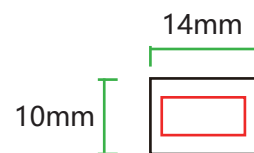

logo max size 1: 22x22mm

Logo minimum letter height: 0.6mm
Do not exceed the maximum size range

logo max size 2: 11x5mm

logo max size 3: 11x10mm