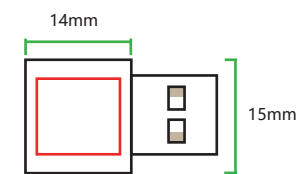

logo max size 1: 22x22mm

Logo minimum letter height: 0.6mm
Do not exceed the maximum size range

logo max size 2: 11x5mm

logo max size 3: 11x10mm