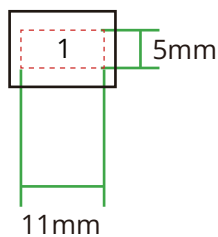

3-in-1 Ladekabel POWER LINK, Art.LKYJYS216

Logo max size: 11 x 5mm

Logo max size: 27 x 7mm

Logo max size: 8 x 11mm