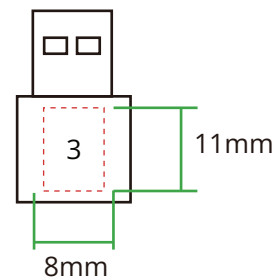

3-in-1 Ladekabel POWER LINK, Art.LKYJYS216

Logo max size: 11 x 5mm

Logo max size: 27 x 7mm

Logo max size: 8 x 11mm