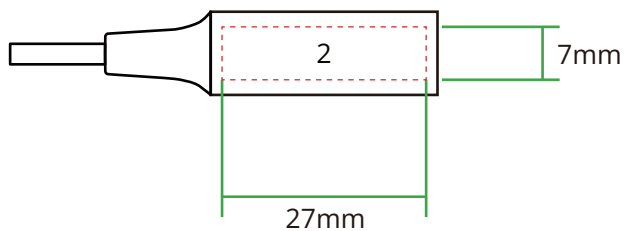

3-in-1 Ladekabel POWER LINK, Art.LKYJYS216

Logo max size: 11 x 5mm

Logo max size: 27 x 7mm

Logo max size: 8 x 11mm