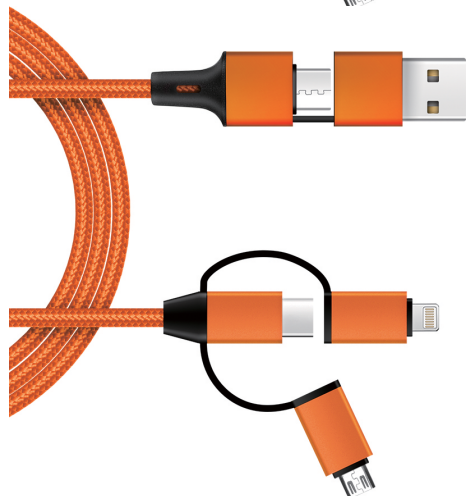

Ladekabel MultiLink BRAIDED Charge 5-in-1, Art. LKYJYS218B

Logo max size 1: 10 x 8mm

Logo max size 2: 13.5 x 5mm