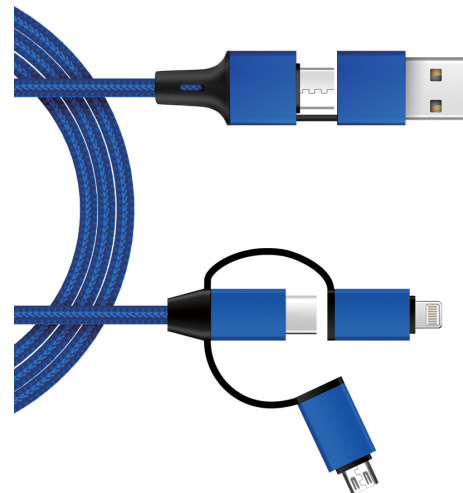

Ladekabel MultiLink BRAIDED Charge 5-in-1, Art. LKYJYS218B

Logo max size 1: 10 x 8mm

Logo max size 2: 13.5 x 5mm