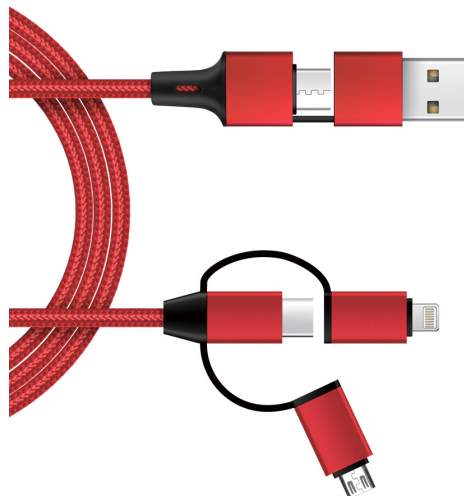

Ladekabel MultiLink BRAIDED Charge 5-in-1, Art. LKYJYS218B

Logo max size 1: 10 x 8mm

Logo max size 2: 13.5 x 5mm