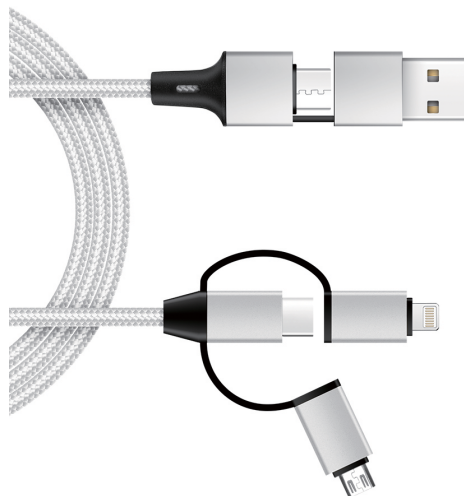

Ladekabel MultiLink BRAIDED Charge 5-in-1, Art. LKYJYS218B

Logo max size 1: 10 x 8mm

Logo max size 2: 13.5 x 5mm