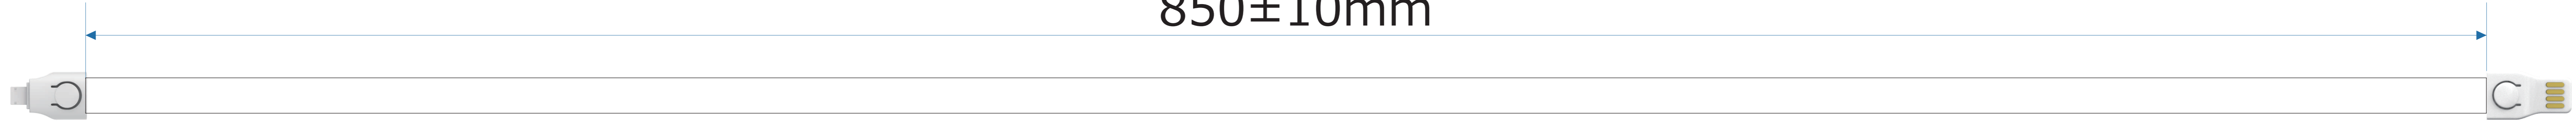

# White

Outside Part

850±10mm

Largest logo size :

Logo color

Inside Part

Cable color:

Printmethod(s):Sublimation printing