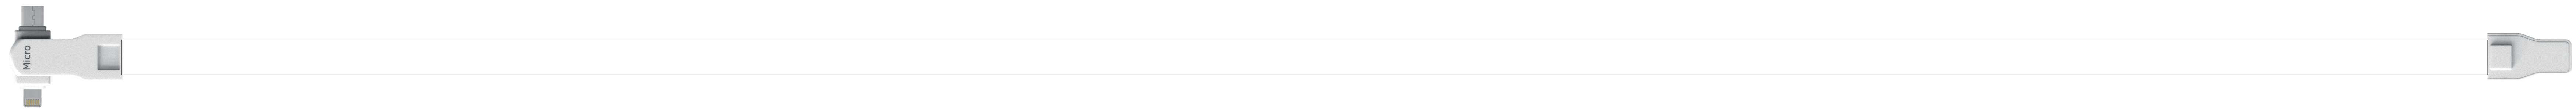

White

Outside Part

850±10mm

Largest logo size :

Logo color

Inside Part

Cable color:

Printmethod(s):Sublimation printing