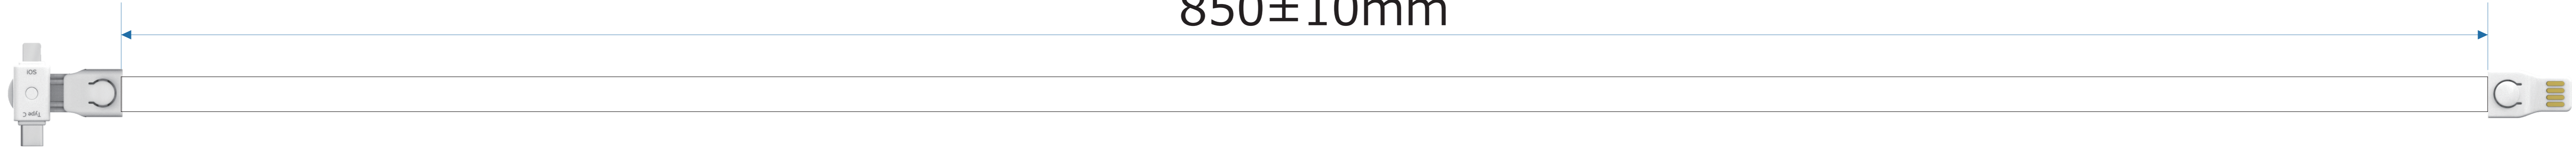

White

Outside Part

850±10mm

Largest logo size :

Logo color

Inside Part

Cable color:

Printmethod(s):Sublimation printing