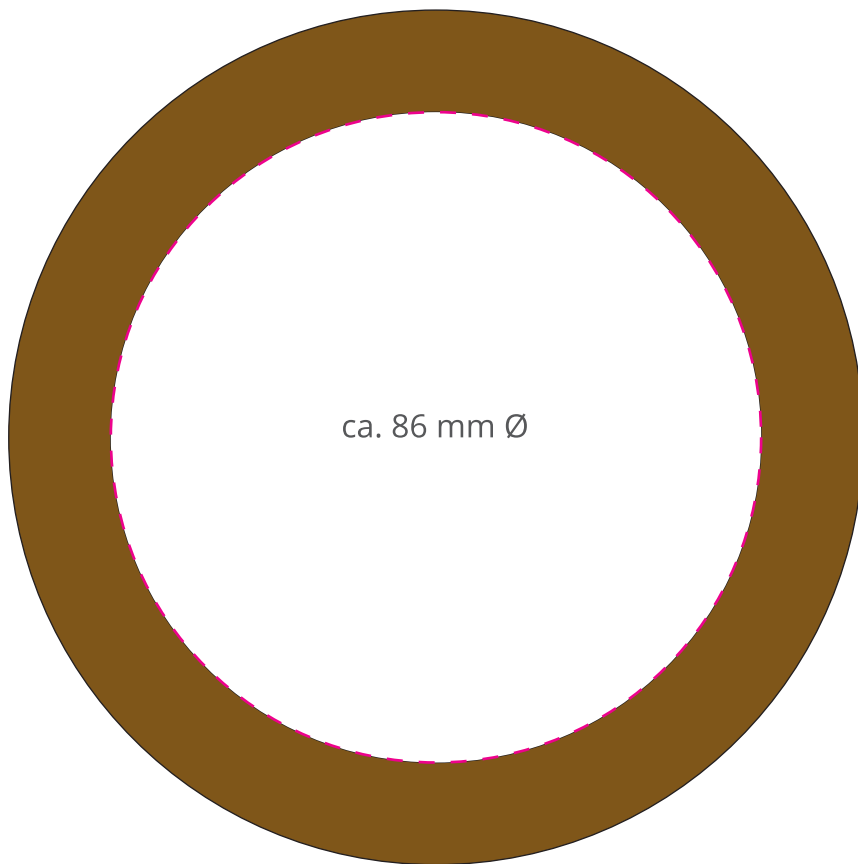

Wireless Charger CONVERTIBLE KORK 15 Watt, Art. WMCJMWPC900KOR

USB C

ca. 86 mm Ø