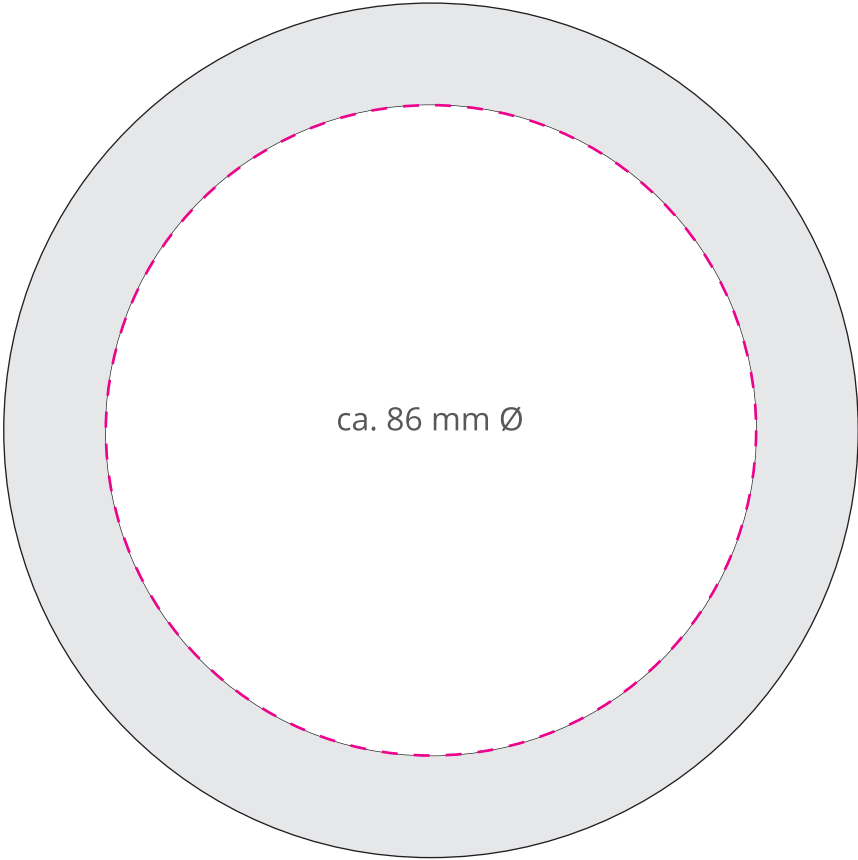

Wireless Charger CONVERTIBLE PLA 15 Watt, Art. WMCJMWPC900PLA

USB C

ca. 86 mm Ø